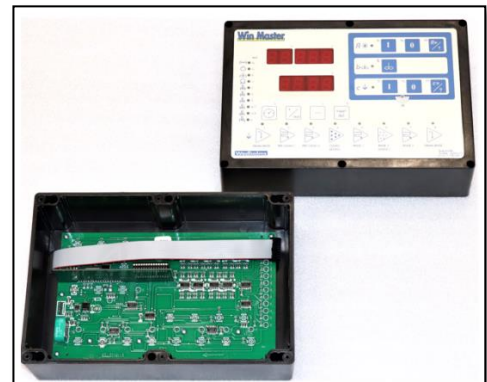

691753

➤ NEW/REPLACED – Tank parts

- 32034201 Support console condenser (right)
- 32034301 Support console condenser (left)
- 801711 Housing for welding Ø25 mm
- 620522 Adjustable leg 45x13-M10x60
- 10641251 Agitator Laser tank, 14000-18000 litre – *replaces 10611251*
- 10642351 Agitator Laser tank, 20000-30000 litre – *replaces 10611351*
- 21381051 Ladder 9000-18000 litres tanks, DF953L (9000-12000 litres) / DF95L – *replaces 21334651*

➤ NEW – Electrical details

- 696029 Lid screw box

➤ NEW – Aftermarket

- 21331069 Interpac, double sheathed, 16 plates complete kit