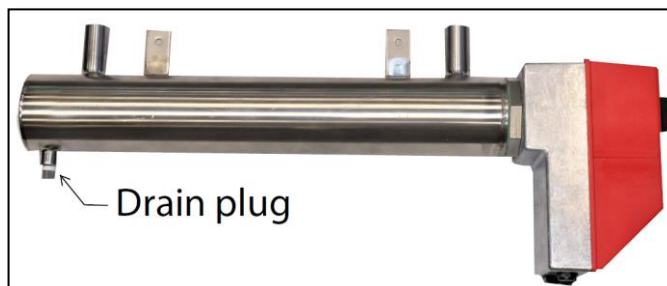

➤ **NEW/REPLACED – Time relay**

833655 Time relay 1s-100h, 24-240VAC/DC – *replaces 833665*

➤ **NEW/REPLACED – Heater**

The heaters now come equipped with a drain plug. The drain plug will ensure that all condensing water will be drained from the heater to ensure that the heater will not freeze when being transported or not used. The heat element inside of the heater is also replaced by a much more stable element with higher quality.

- 841176 Heater 7,5 kW 3x230V with drain plug – *replaces 841136*
- **Note!** 841136 is still valid until stock is empty, then 841176 will be introduced
- 841177 Heater 7,5 kW 3x400V with drain plug – *replaces 841137*
- 841178 Heater 10 kW 3x400V with drain plug – *replaces 841138*

➤ **NEW – Cleaning parts**

- 31361851 Cleaning device RN41 connection 38
- 31960451 Curved cleaning pipe $\varnothing 51$ mm (outside dimensions 266x135x51 mm)
- 855102 Pump, SE-15A, 0,55 kW, 230/400V, 50hz, 3000 r/m, $\varnothing 75$ mm
- 855104 Pump, SE-15A, 0,25 kW, 3x230/400V, 50hz, 1450 r/m, $\varnothing 105$ mm
- 855105 Pump, SE-15A, 0,55 kW, 3x230/400V, 50Hz, 3000 r/m, $\varnothing 105$ mm