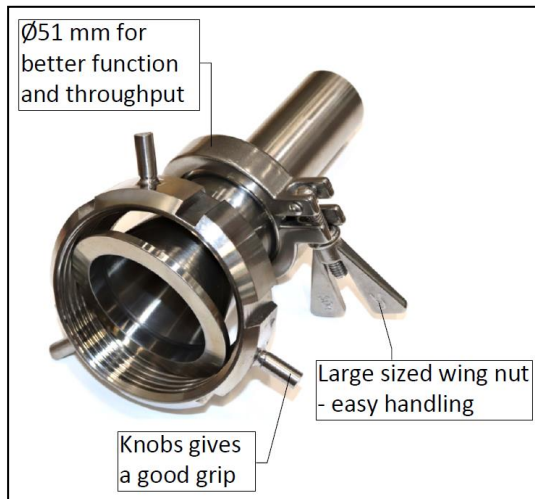

News – new design of non-return valve for bottom filling

We can now present an improved solution of non-return valve for bottom filling. The pictures below show the complete part and the non-return flap itself.

- The nut towards the tank outlet has been provided with knobs which simplifies assembly and disassembly at the outlet.
- The non-return valve has a new design which improves the function when opening and closing. It has also a bigger dimension, $\varnothing 51$ mm, for improved throughput.
- The non-return valve has a new seat which minimizes the risk for milk residues after cleaning.
- Connection of the hose fitting is now with a clamp with a large sized wing nut which simplifies mounting and dismounting for control and cleaning.

➤ **REPLACED – Non-return valve for bottom filling SMS 51 with $\varnothing 25$ mm hose connection**

- 32062852 Bottom filling of milk tank, hose connection $\varnothing 25$ mm, coupling nut SMS 51

➤ **NEW/REPLACED – Time relay**