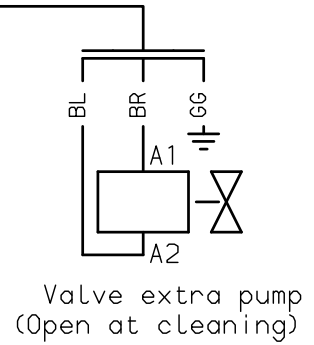

WinMaster MC

Box 31979270
at front end

Or
B
Vi
Gy
BL
Gn

May cool
LV5
AL1
LV7

Alarm on tank
Accept milk

Robot deLaval

FÄRGKOD PARTER/COLOURS PARTS

- B - SVART-BLACK
- BR - BRUN-BROWN
- BL - BLÅ-BLUE
- GG - GRÖN-GEEN
- Gy - GRÅ-GREY
- R1 - RÖD-RED
- Or - ORANGE-ORANGE
- W - VIT-WHITE
- BL - VIOLETT-VIOLET
- Pi - ROSA-PINK
- GG - GUL/GRÖN-YELLOW/GREEN